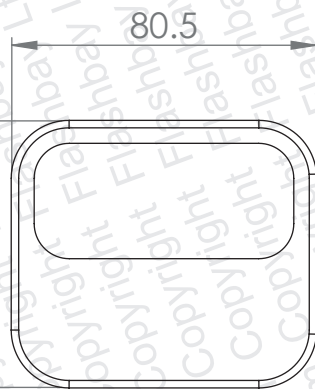

31.25

70.5

80.5

PRODUCT
Phone Stand Box

CODE
PSB

DIMENSIONS
mm

SCALE
1:2